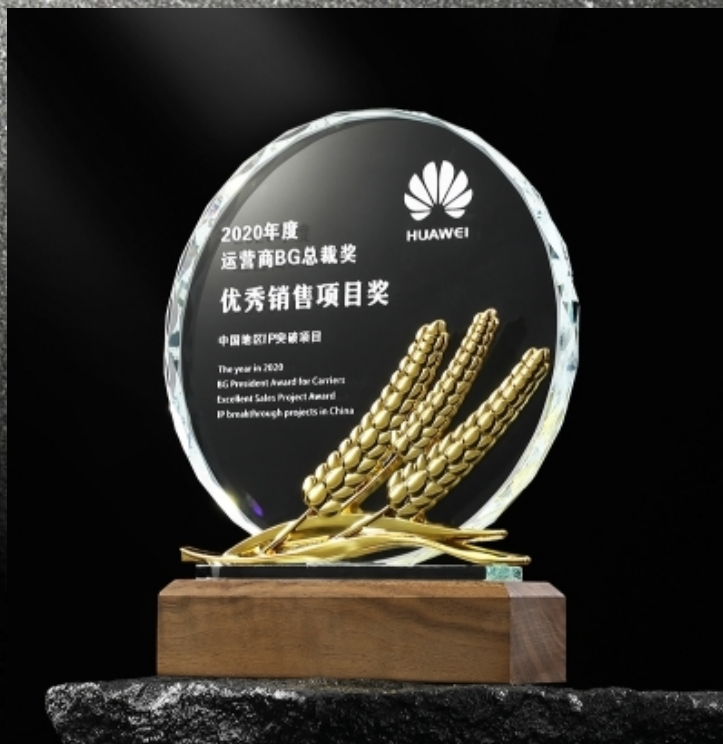

Crystal carving/Interior carving + Coloring

Specification/Weight:

胡桃木: 19*16CM 1.5KG/Net weight

Box packing plus 0.5KG

晶木篇

Kingwood article

Material:

k9 Optical crystal + Solid wood + zinc alloy