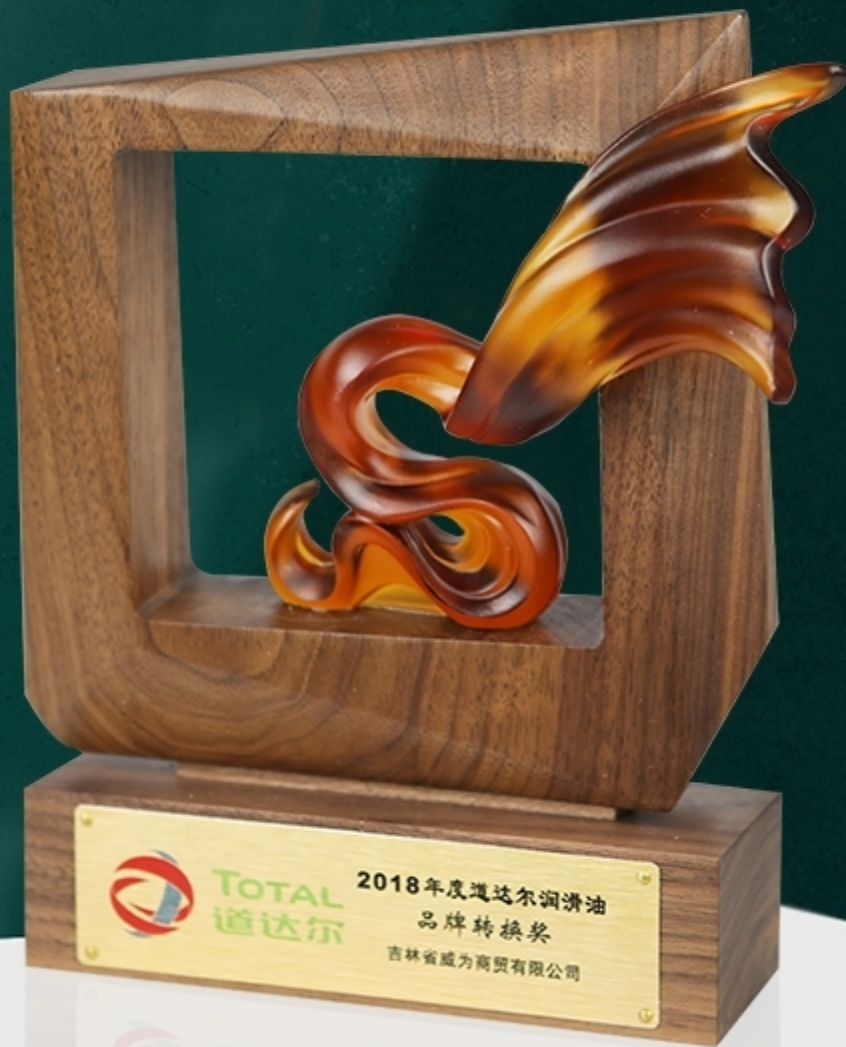

patent: ZL201830316593.1

晶木奖杯

名门之秀景

The view of
a famous
family

number: JM-1001B

specification: 9*7*31cm

patent: ZL201830316593.1

晶木奖杯

名门之秀—空

The show of
the house. -
Empty

number: JM-1001C

specification: 9*7*31cm

patent: ZL201830316593.1

晶木奖杯

锦绣之窗—丝路

A splendid
window
- Silk Road

number: JM-1002B

specification: 18.5*5*20.8cm

patent: ZL201830527076.9

晶木奖杯

锦绣之窗—精英

A splendid window
- Elite

number: JM-1002A

specification: 16.5*5*20.8cm