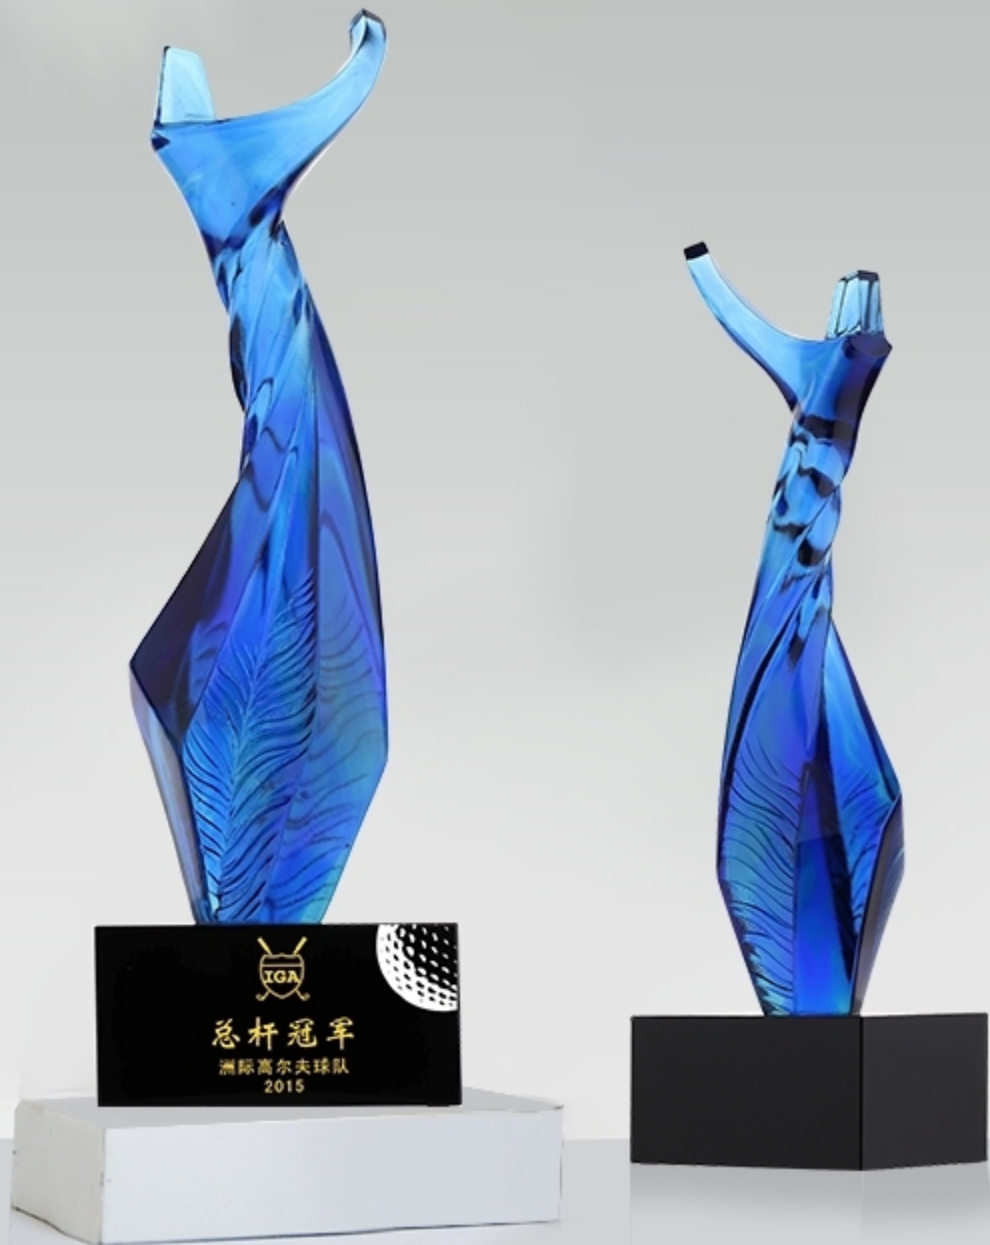

琉璃奖杯

领 銜

Take the
title

number: JB-1080

specification: 10*7*30.5cm